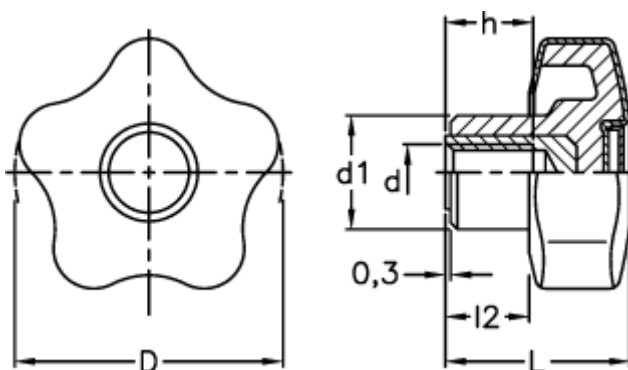

Article number: 23021700136

Description: E+G Lobe knob

VCT.66 B-M10-SOFT, centre cap RAL3000 - red

Measures

d = M10

D = 66

d1 = 22

h = 17

L = 38.5